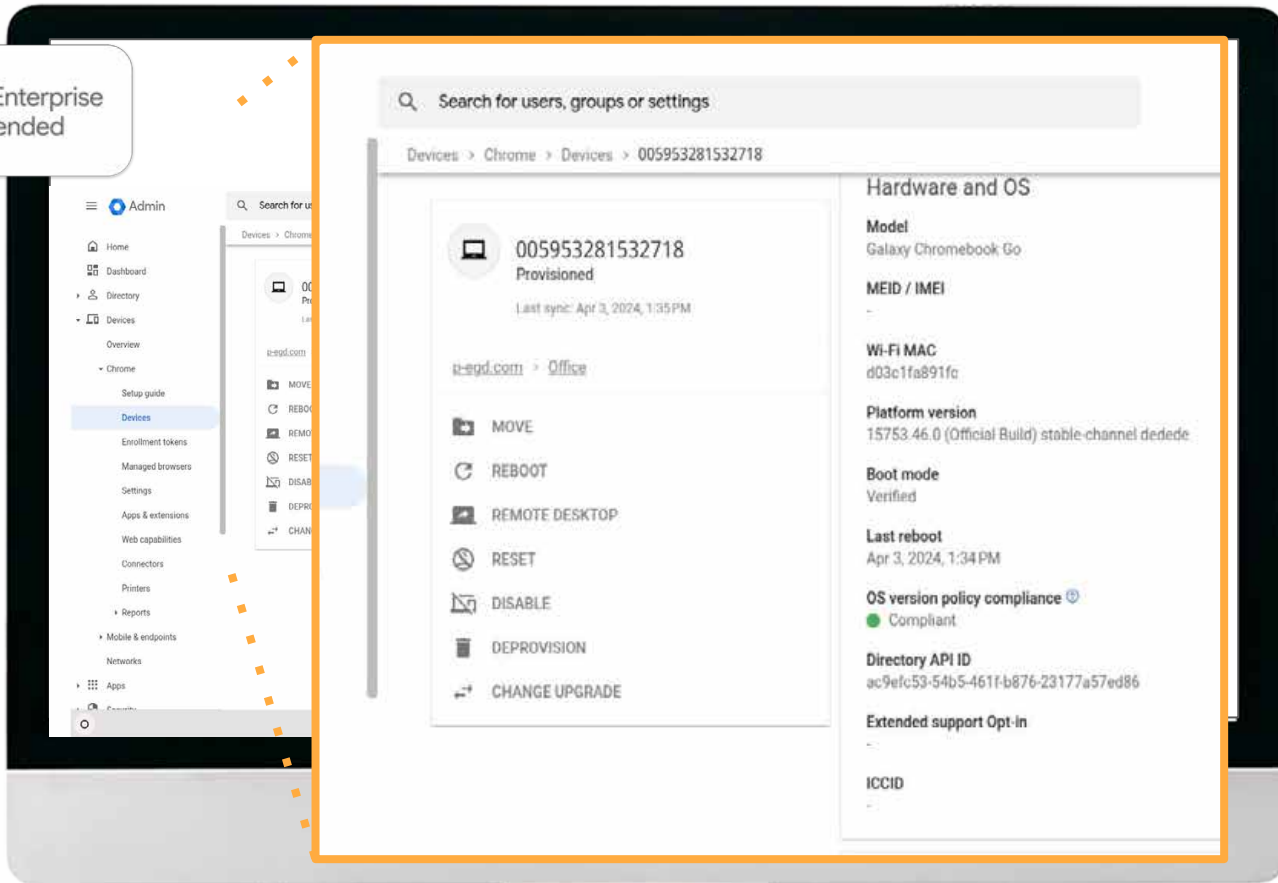

## Student Engagement & Safety with Digital Signage Software

A school hallway with a brick wall. A digital display on the wall shows a weather alert with the text "WEATHER ALERT" and "5PM - TAKE SH". In the foreground, the backs of several students' heads are visible as they look towards the display.

**40%**  
**OF SCHOOLS**

Lack Clear Safety &  
Emergency Communication

A school hallway with a brick wall. A digital display on the wall shows an advertisement for AWS with the text "AWS Think Big". In the background, a person is walking through the hallway.

**96%**  
**OF STUDENTS**

Notice Digital Signage  
Immediately & Can Recall  
its Content

**ARREYA®**  
CREATE IMPACTFUL VISUAL EXPERIENCES

About Us 

Chrome Enterprise  
Recommended