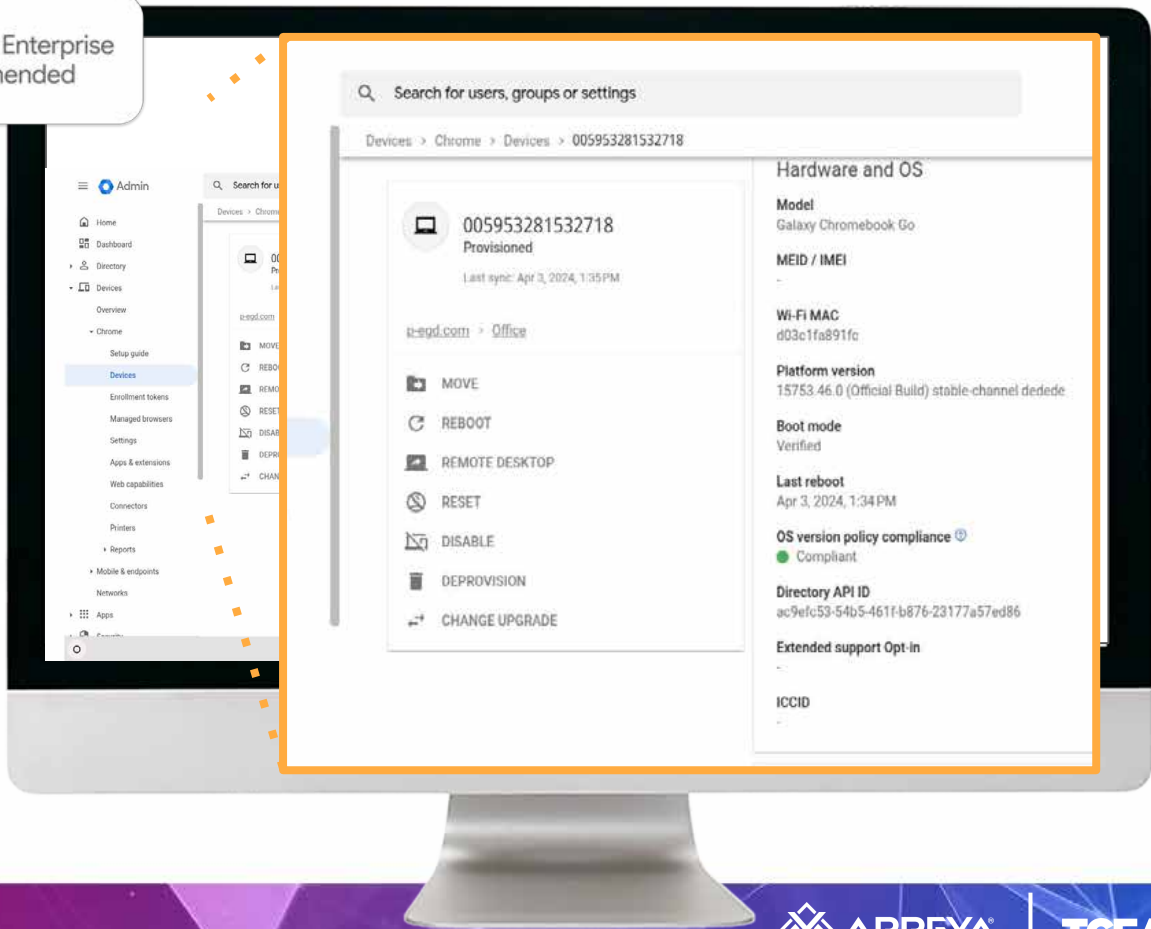

## Student Engagement & Safety with Digital Signage Software

A school hallway with a brick wall. A digital display on the wall shows a weather alert with the text "WEATHER ALERT" and "5PM - TAKE SH". In the foreground, the backs of several students' heads are visible as they look towards the display.

# Digital Hall of Fame Displays

# Digital Yearbook Displays

# Work Space & Admin

Chrome Enterprise  
Recommended