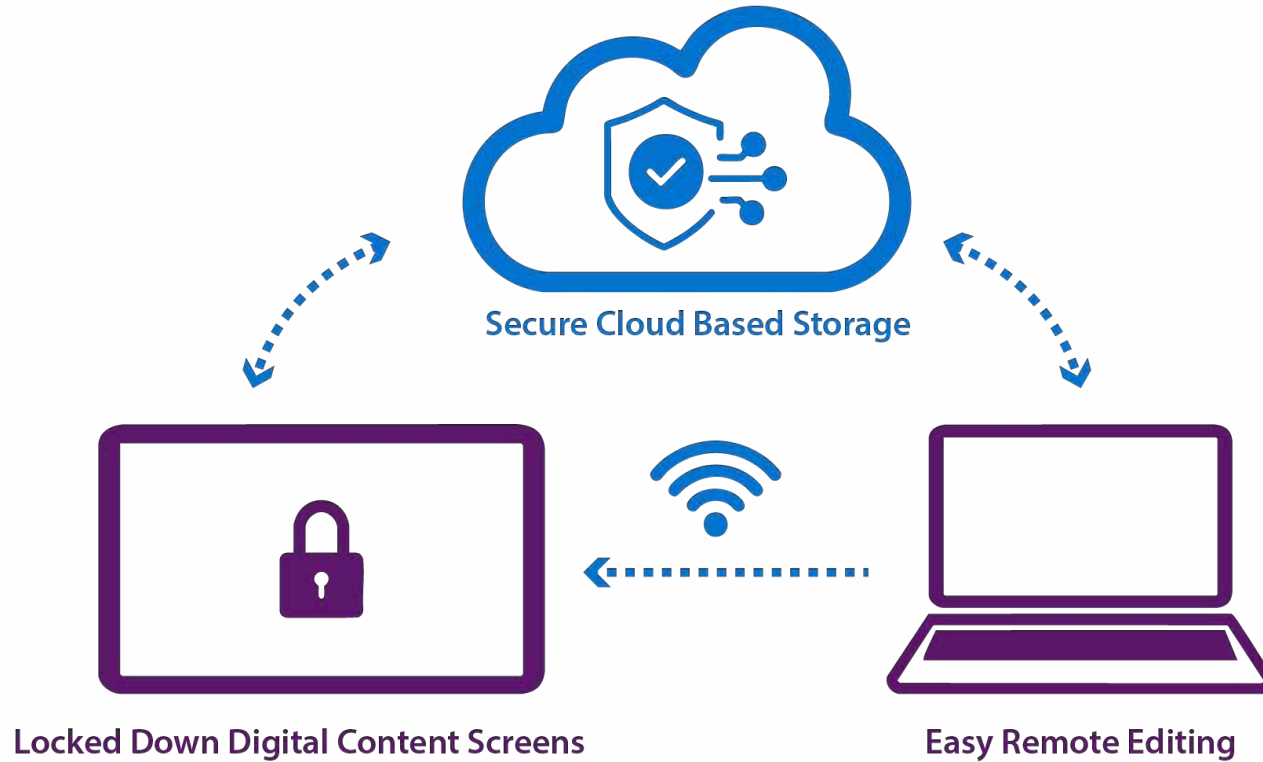

Digital Content Solutions